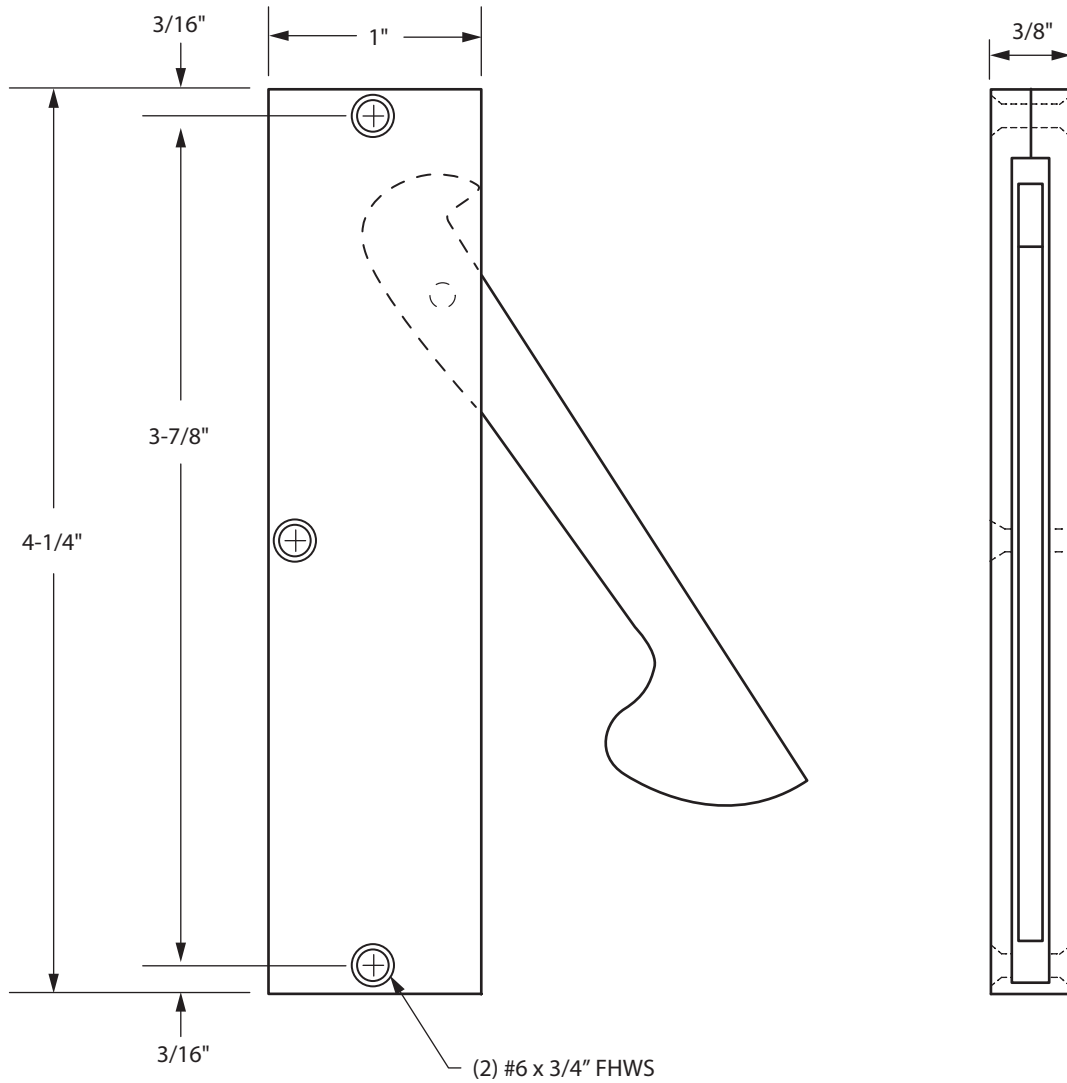

615 CONCEALED EDGE PULL TEMPLATE

Overall Size: 1" X 4-1/4" X 3/8" Thick

NOTE: Due to occasional product changes, please ensure your template is current by checking our website at www.burnsmfg.com or call us at 814-833-7428. Burns Mfg. is not responsible for obsolete template errors.