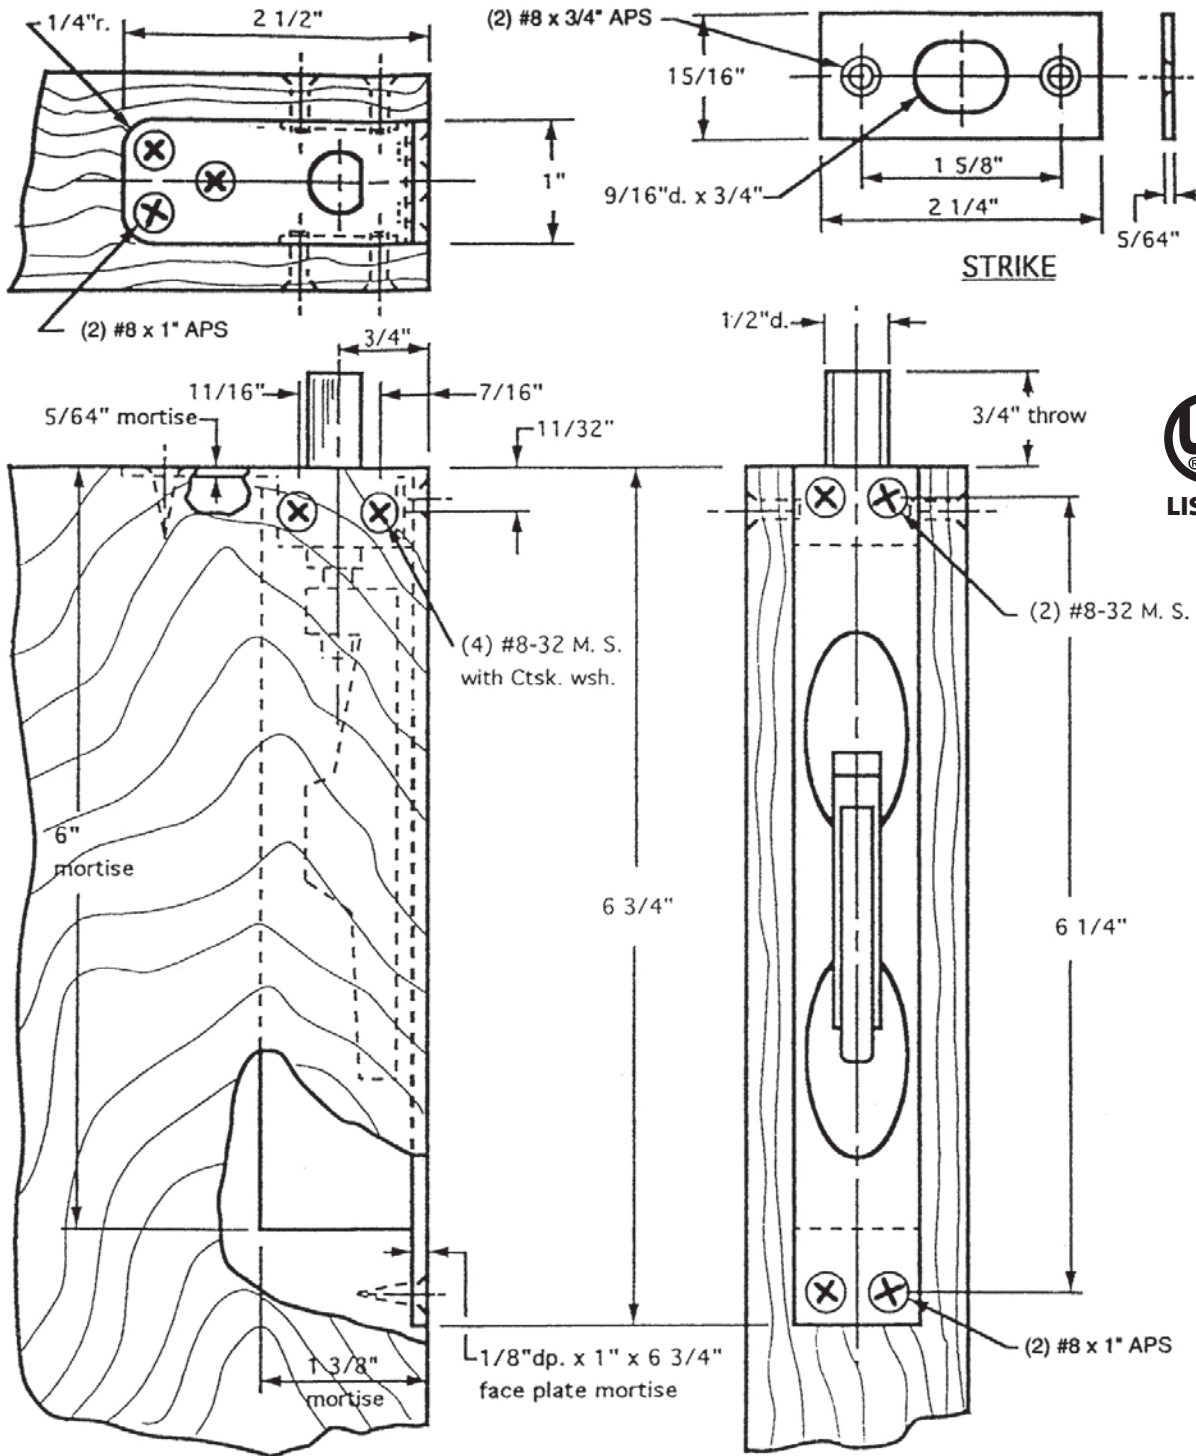

591 SERIES MANUAL FLUSH BOLT TEMPLATE

NOTE: Due to occasional product changes, please ensure your template is current by checking our website at www.burnsmfg.com or call us at 814-833-7428. Burns Mfg. is not responsible for obsolete template errors.