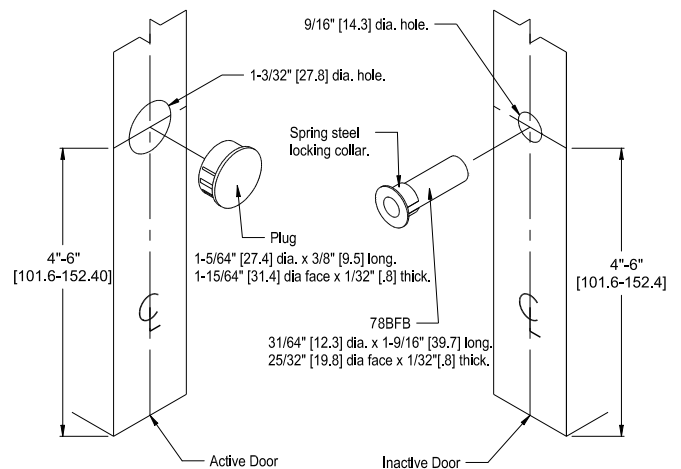

7848 AUTOMATIC FLUSH BOLT TEMPLATE

**7848 = 7840 SINGLE BOLT &
78BFB BOTTOM FIRE BOLT**

NON - HANDED

78BFB BOTTOM FIRE BOLT

IMPORTANT: The 78BFB will project during a fire. Do not cover with any edge mounted door hardware.