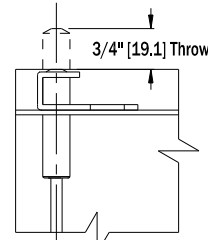

7848 AUTOMATIC FLUSH BOLT TEMPLATE

**7848 = 7840 SINGLE BOLT &
78BFB BOTTOM FIRE BOLT**

NON - HANDED

78BFB BOTTOM FIRE BOLT

IMPORTANT: The 78BFB will project during a fire. Do not cover with any edge mounted door hardware.