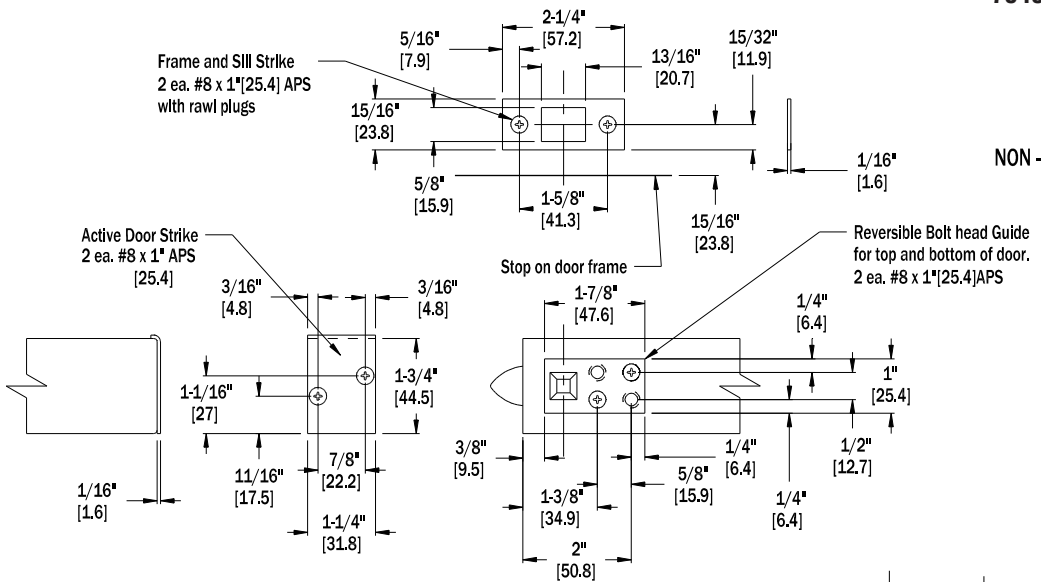

7848 AUTOMATIC FLUSH BOLT TEMPLATE

**7848 = 7840 SINGLE BOLT &
78BFB BOTTOM FIRE BOLT**

NON - HANDED

78BFB BOTTOM FIRE BOLT

IMPORTANT: The 78BFB will project during a fire. Do not cover with any edge mounted door hardware.