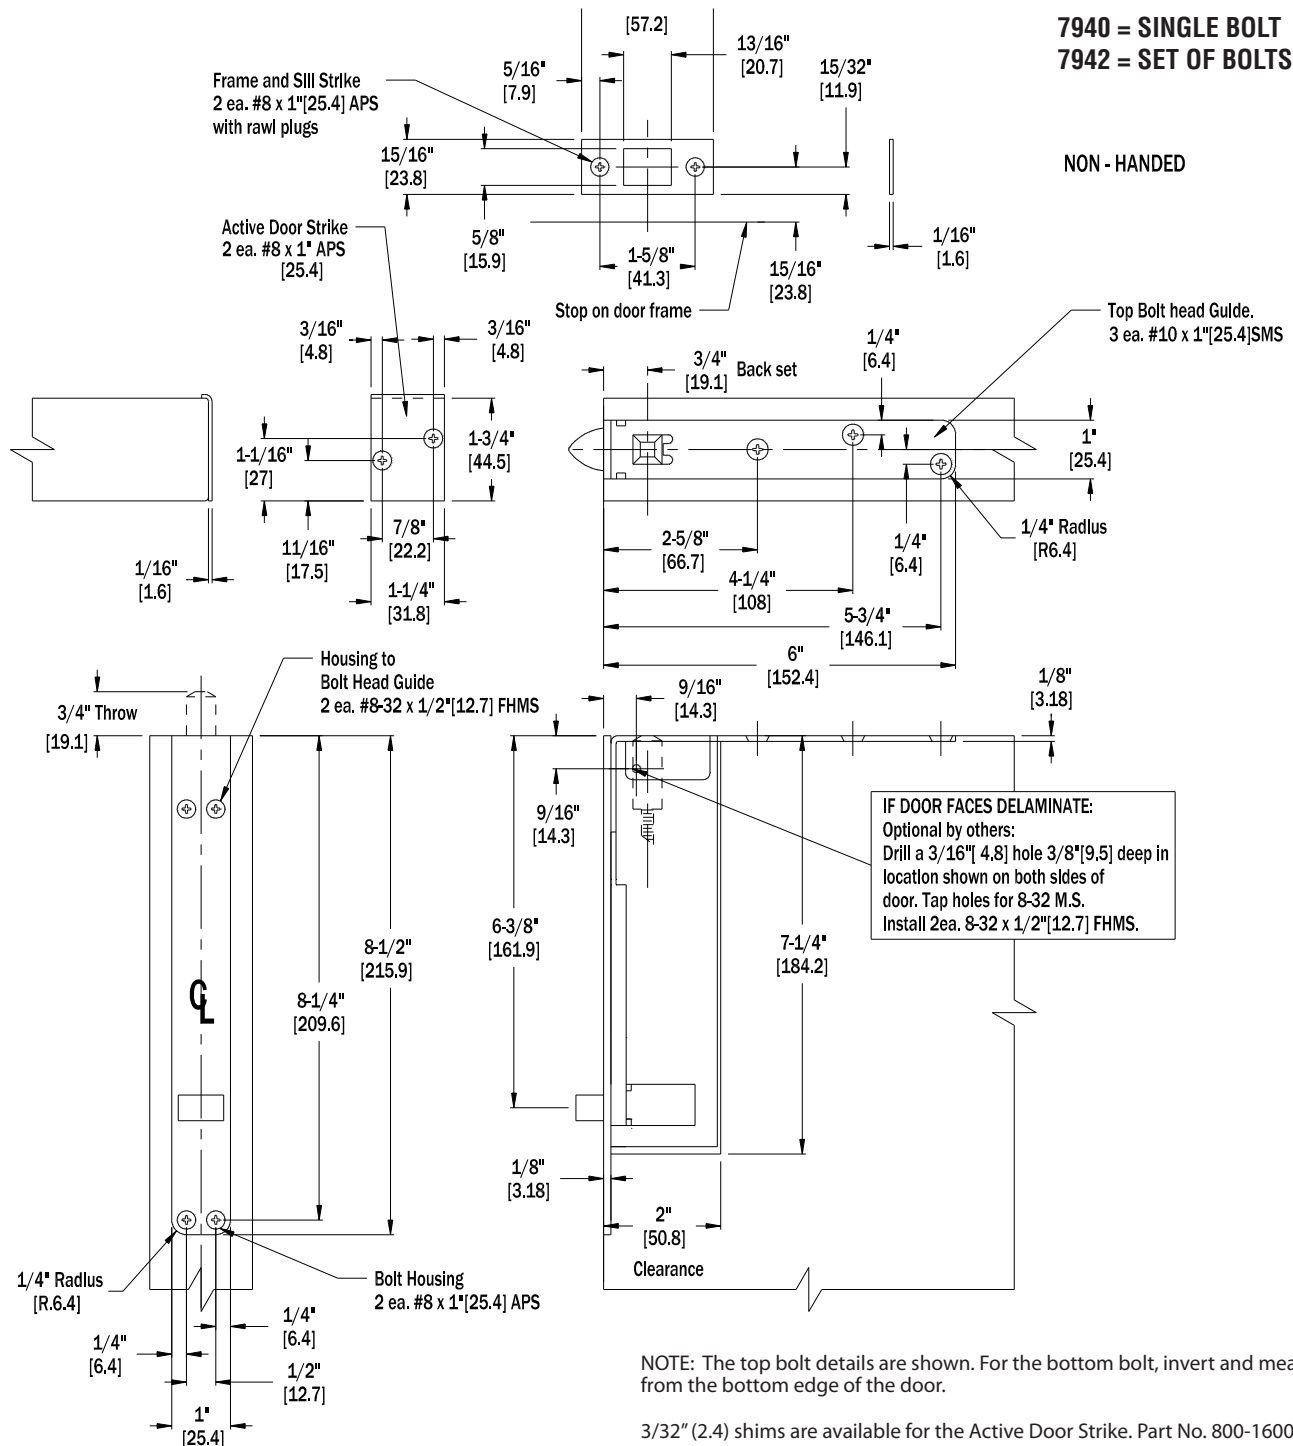

7940 SERIES AUTOMATIC FLUSH BOLTS TEMPLATE

THIS TEMPLATE APPLIES TO: ITEM NOS. 7940 & 7942

7940 = SINGLE BOLT
7942 = SET OF BOLTS

NON - HANDED

NOTE: Due to occasional product changes, please ensure your template is current by checking our website at www.burnsmfg.com or call us at 814-833-7428. Burns Mfg. is not responsible for obsolete template errors.