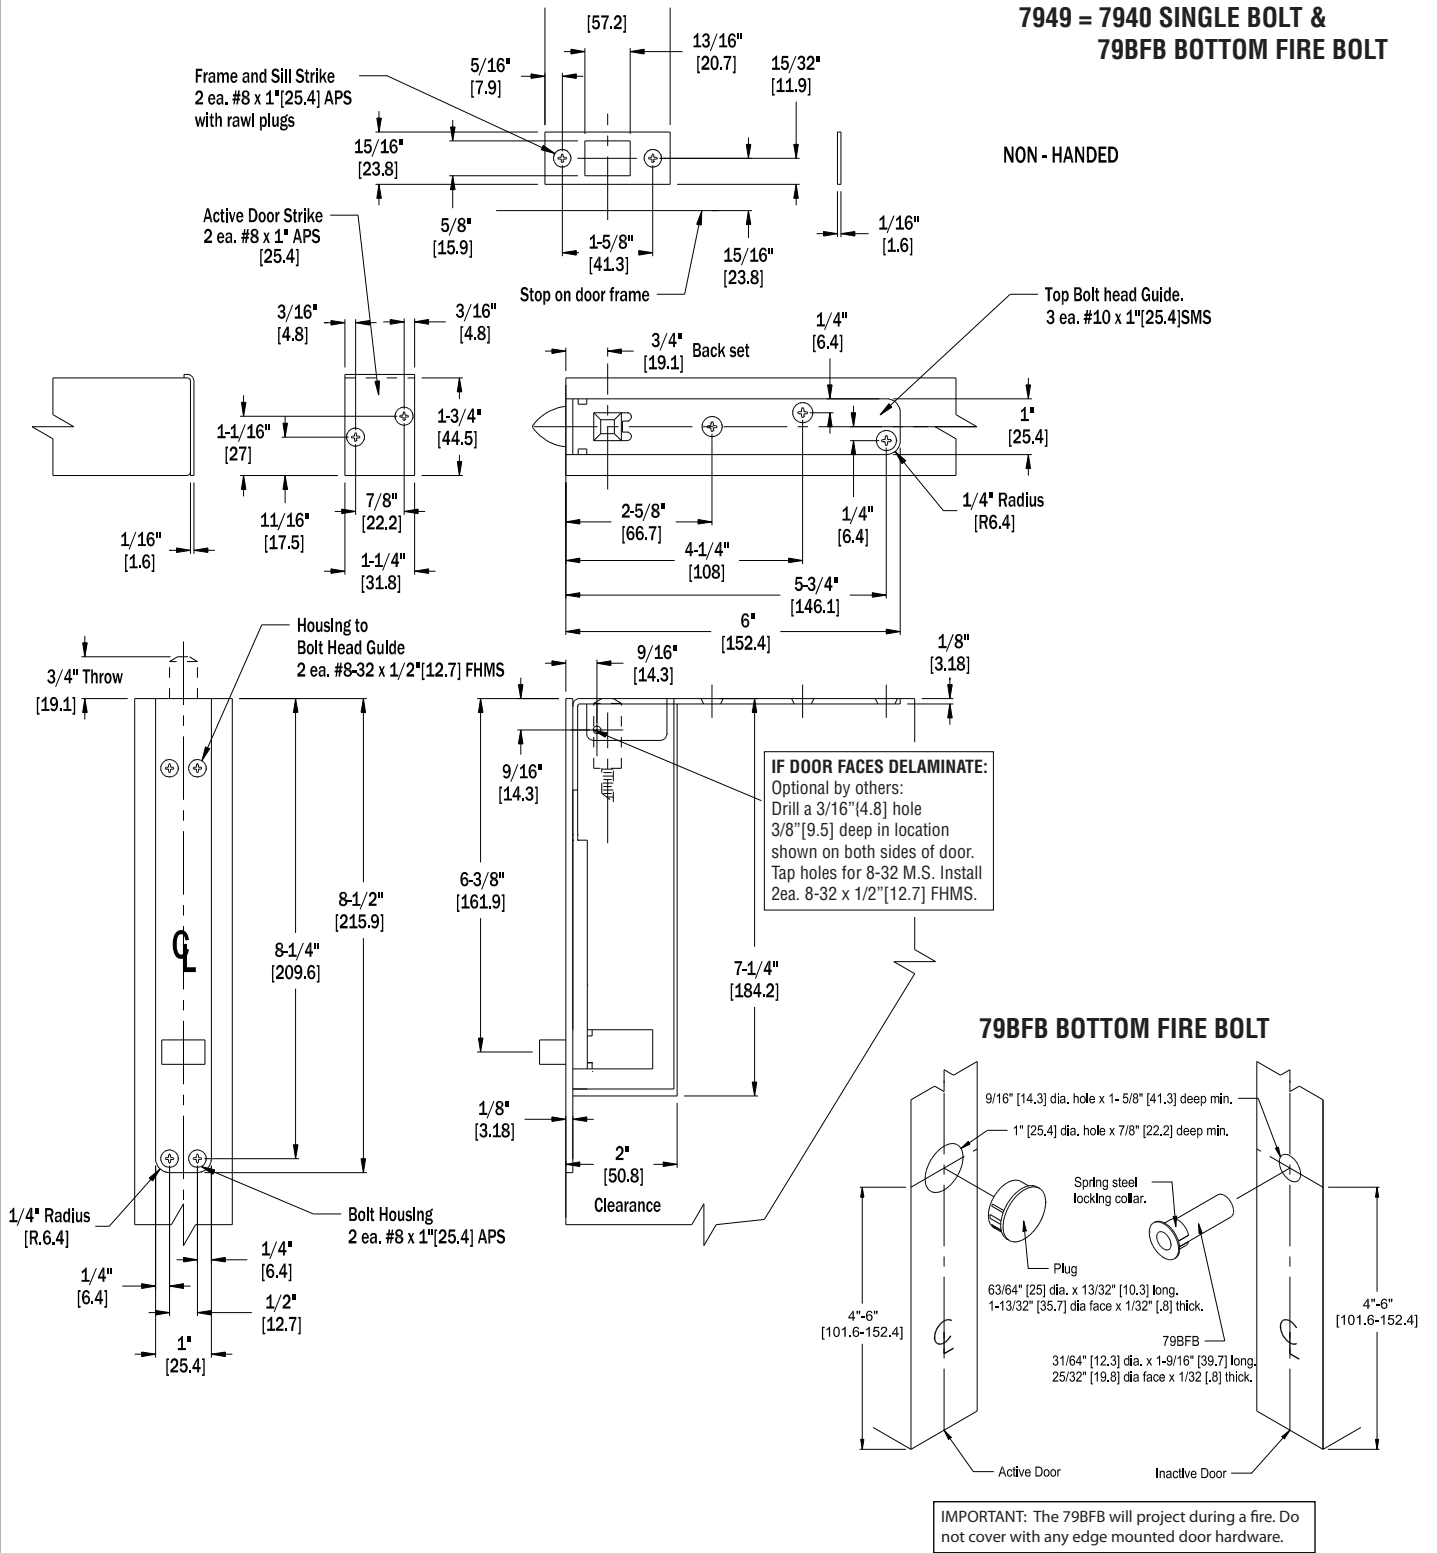

# 7949 AUTOMATIC FLUSH BOLT TEMPLATE

## 7949 = 7940 SINGLE BOLT & 79BFB BOTTOM FIRE BOLT

NON - HANDED

**NOTE:** Due to occasional product changes, please ensure your template is current by checking our website at [www.burnsmfg.com](http://www.burnsmfg.com) or call us at 814-833-7428. Burns Mfg. is not responsible for obsolete template errors.